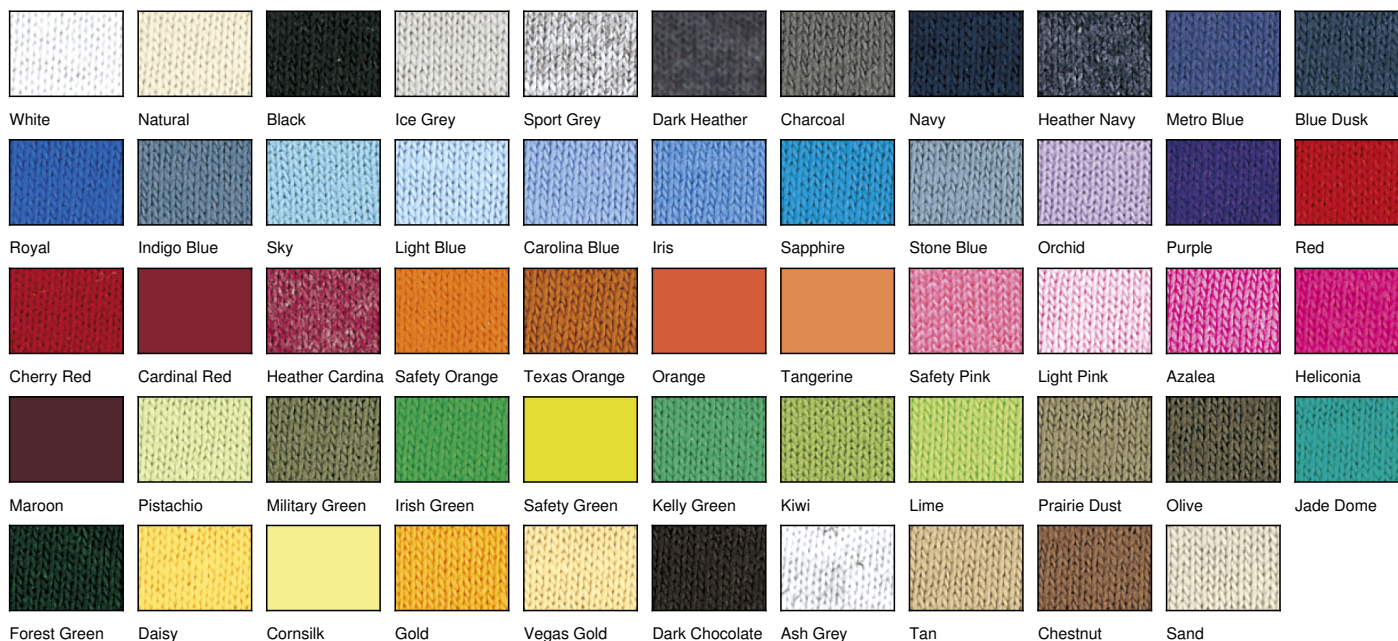

## Descripción:

203 g/m<sup>2</sup> (White: 193 g/m<sup>2</sup>)

100% algodón (Ash Grey:  
99% algodón, 1% poliéster; Sport Grey: 90% algodón, 10% poliéster)

Dark Heather, Heather Cardinal, Heather Navy, Safety Orange, Safety  
Pink, Safety Green-Yellow: 50% algodón, 50% poliéster

## Tallas

S, M, L, XL, 2XL, 3XL, 4XL, 5XL